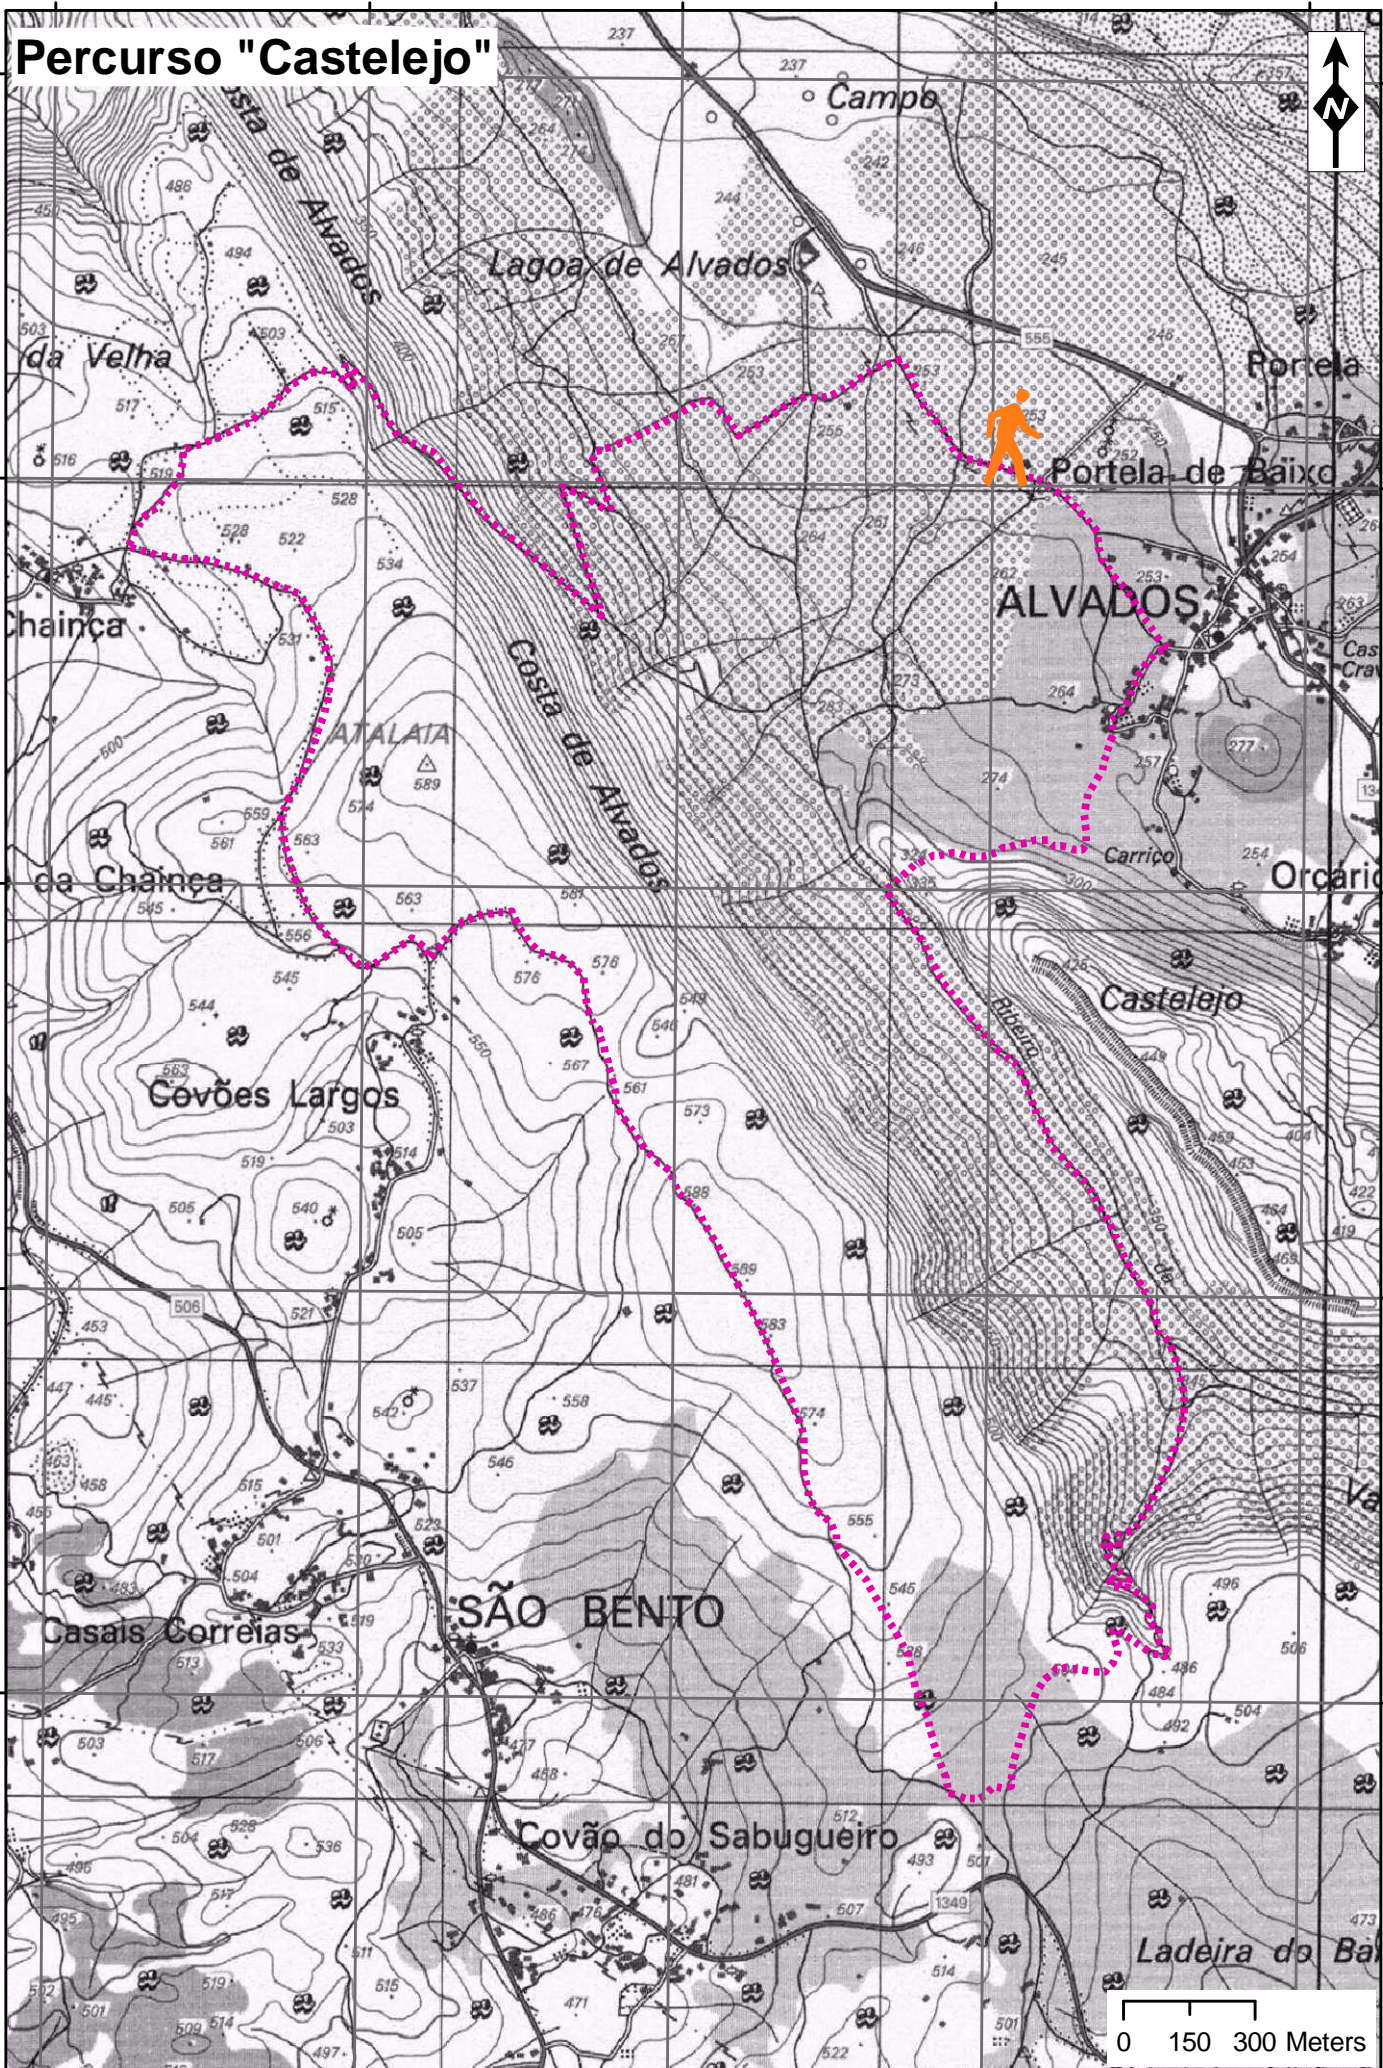

8°48'0"W 8°47'30"W 8°47'0"W 8°46'30"W 8°46'0"W

39°33'30"N  
39°33'0"N  
39°32'30"N  
39°32'0"N  
39°31'30"N

39°33'30"N  
39°33'0"N  
39°32'30"N  
39°32'0"N  
39°31'30"N

# Percurso "Castelejo"

8°48'0"W 8°47'30"W 8°47'0"W 8°46'30"W 8°46'0"W